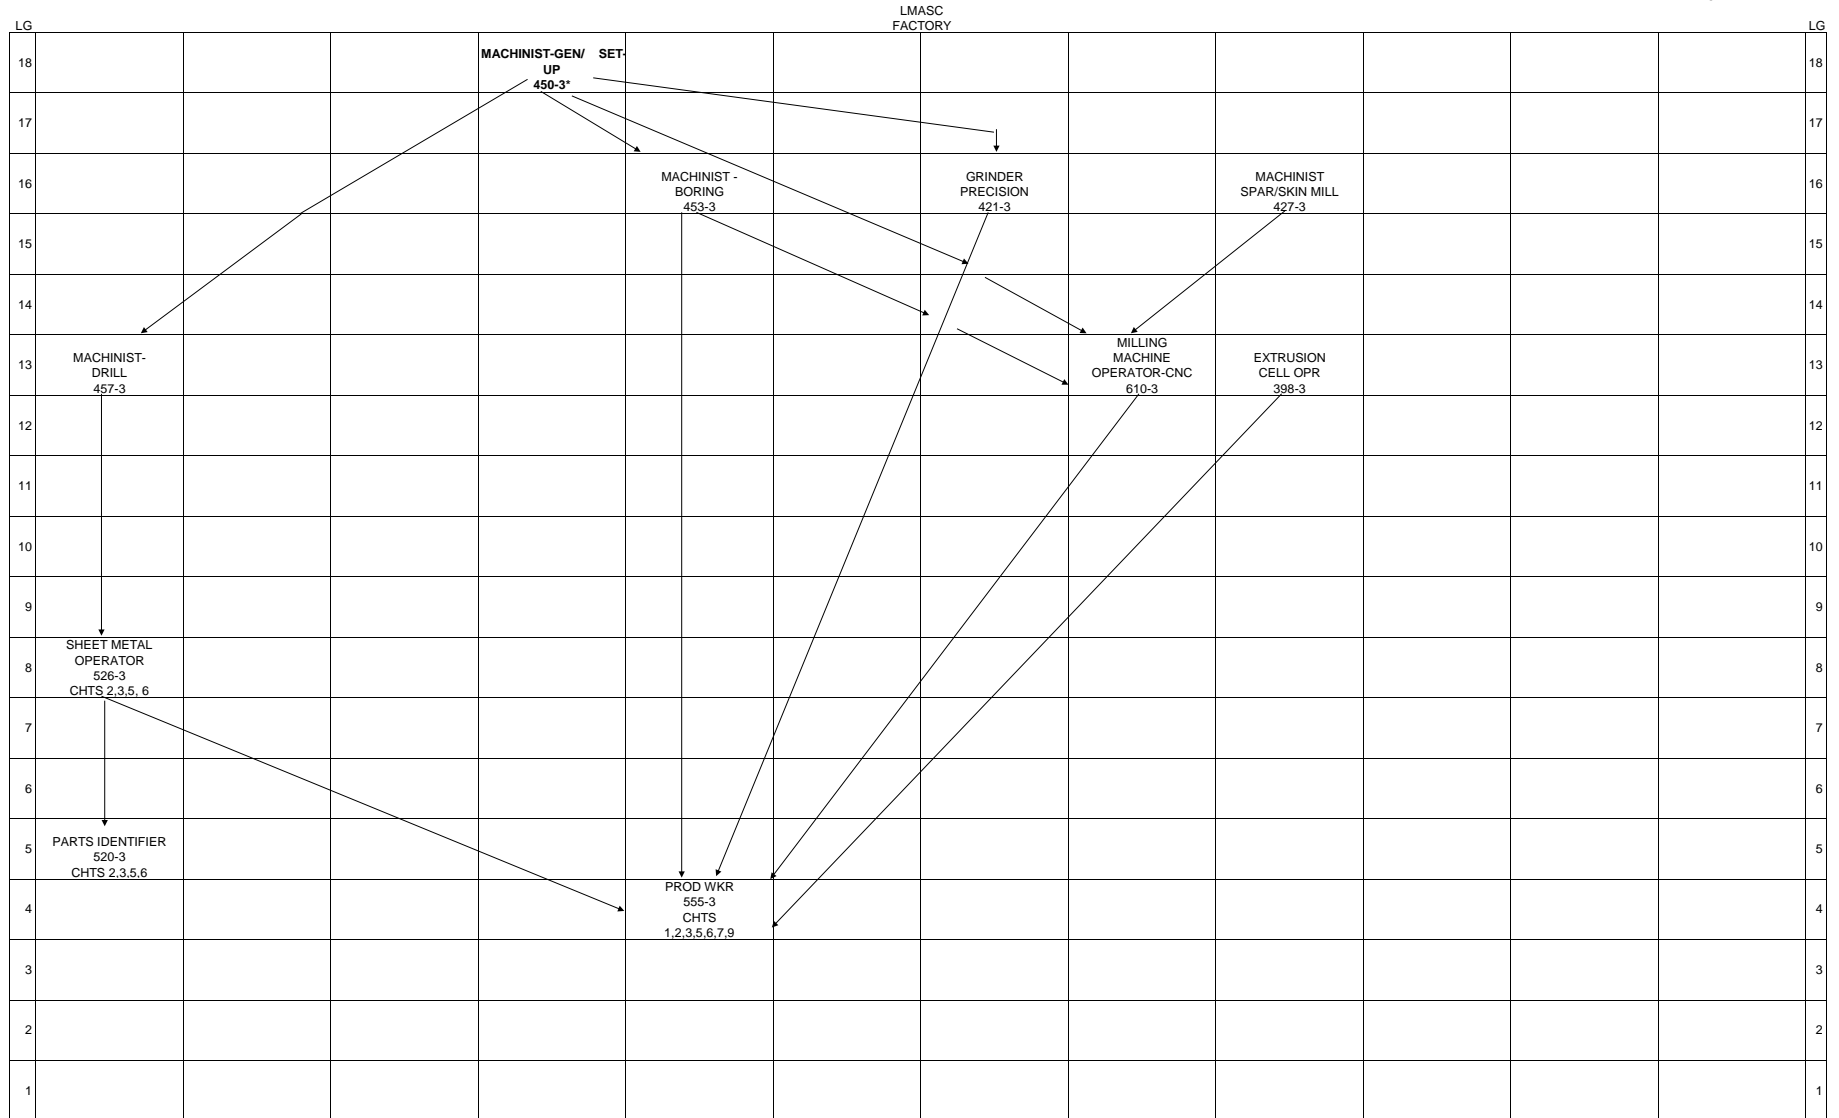

LMASC  
FACTORY

CHART 1

\*Entry requires experience equivalent to the 559-3 or 429-3 respectively.  
EFFECTIVE March 3, 2014

LMASC  
FACTORY

LMASC  
FACTORY

CHART 5

18													18
17													17
16											APPRENTICE-ELECTR SYS 357-3*	APPRENTICE-TOOLING 578-3*	16
15													15
14		FABRICATION MECHANIC 426-3 CHTS 5,6											14
13	EXTRUSION CELL OPER 398-3 CHTS 2,5			METAL WKR BENCH 466-3 CHTS 1,3,5									13
12					ROUTER/PUNCH NIBBLER OPER-CNC 516-3								12
11						FAB ROBOT CELL OPER 406-3							11
10													10
9													9
8					SHEET MTL OPER 526-3 CHTS 2,3,5,6								8
7													7
6													6
5		PARTS IDENTIFIER 520-3 CHTS 2,3,5,6											5
4					PROD WKR 555-3 CHTS 1,2,3,5,6,7,9								4
3													3
2													2
1													1

LMASC  
FACTORY

CHART 6

\*By Functional Line, 487s surplusd to 381 classification will be required to pass shop math test only.

\*Entry requires experience equivalent to the 487-3  
EFFECTIVE March 3, 2014

CHART 7

CHART 8

CHART 9