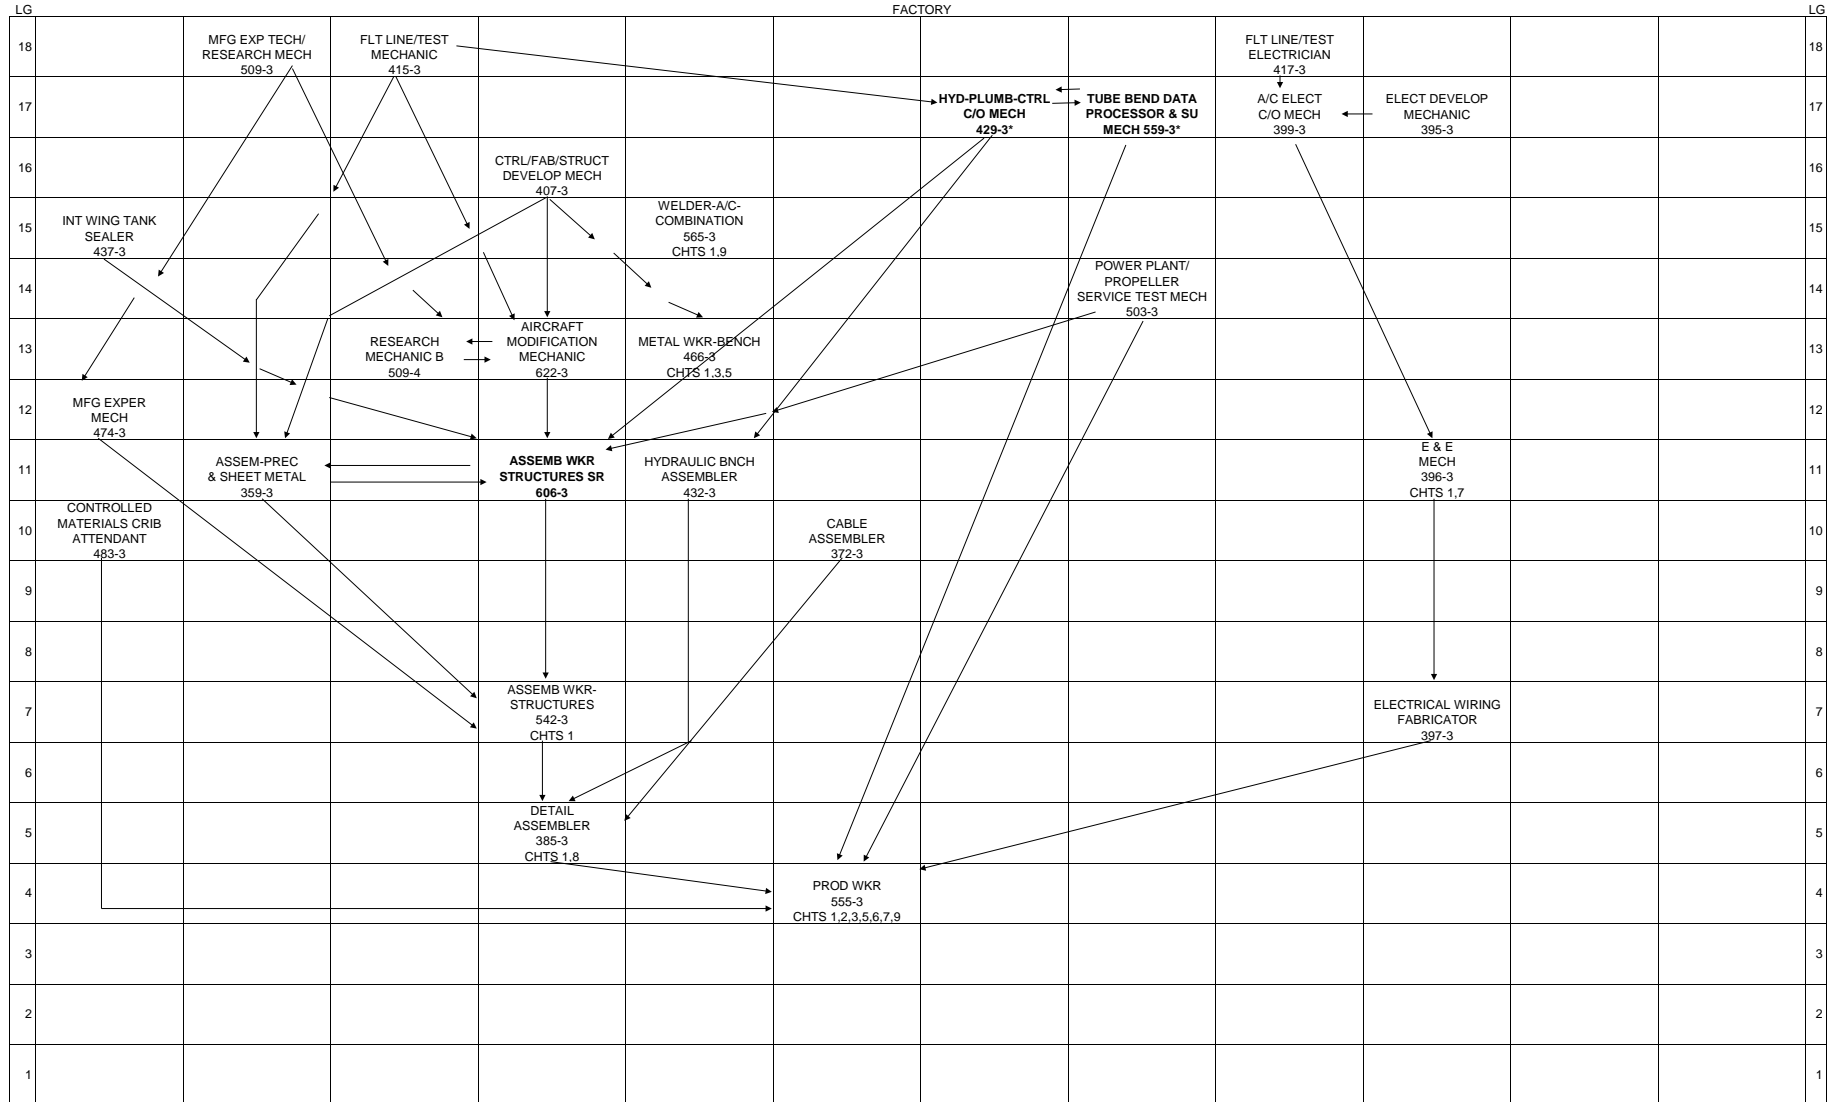

LMASC  
FACTORY

CHART 1

\*Entry requires experience equivalent to the 559-3 or 429-3 respectively.  
EFFECTIVE March 3, 2014

LMASC  
FACTORY

LMASC  
FACTORY

CHART 5

18													18
17													17
16											APPRENTICE-ELECTR SYS 357-3*	APPRENTICE-TOOLING 578-3*	16
15													15
14		FABRICATION MECHANIC 426-3 CHTS 5,6											14
13	EXTRUSION CELL OPER 398-3 CHTS 2,5			METAL WKR BENCH 466-3 CHTS 1,3,5									13
12					ROUTER/PUNCH NIBBLER OPER-CNC 516-3								12
11						FAB ROBOT CELL OPER 406-3							11
10													10
9													9
8					SHEET MTL OPER 526-3 CHTS 2,3,5,6								8
7													7
6													6
5		PARTS IDENTIFIER 520-3 CHTS 2,3,5,6											5
4					PROD WKR 555-3 CHTS 1,2,3,5,6,7,9								4
3													3
2													2
1													1

LMASC  
FACTORY

CHART 6

\*By Functional Line, 487s surplusd to 381 classification will be required to pass shop math test only.

\*Entry requires experience equivalent to the 487-3  
EFFECTIVE March 3, 2014

CHART 7

CHART 8

CHART 9