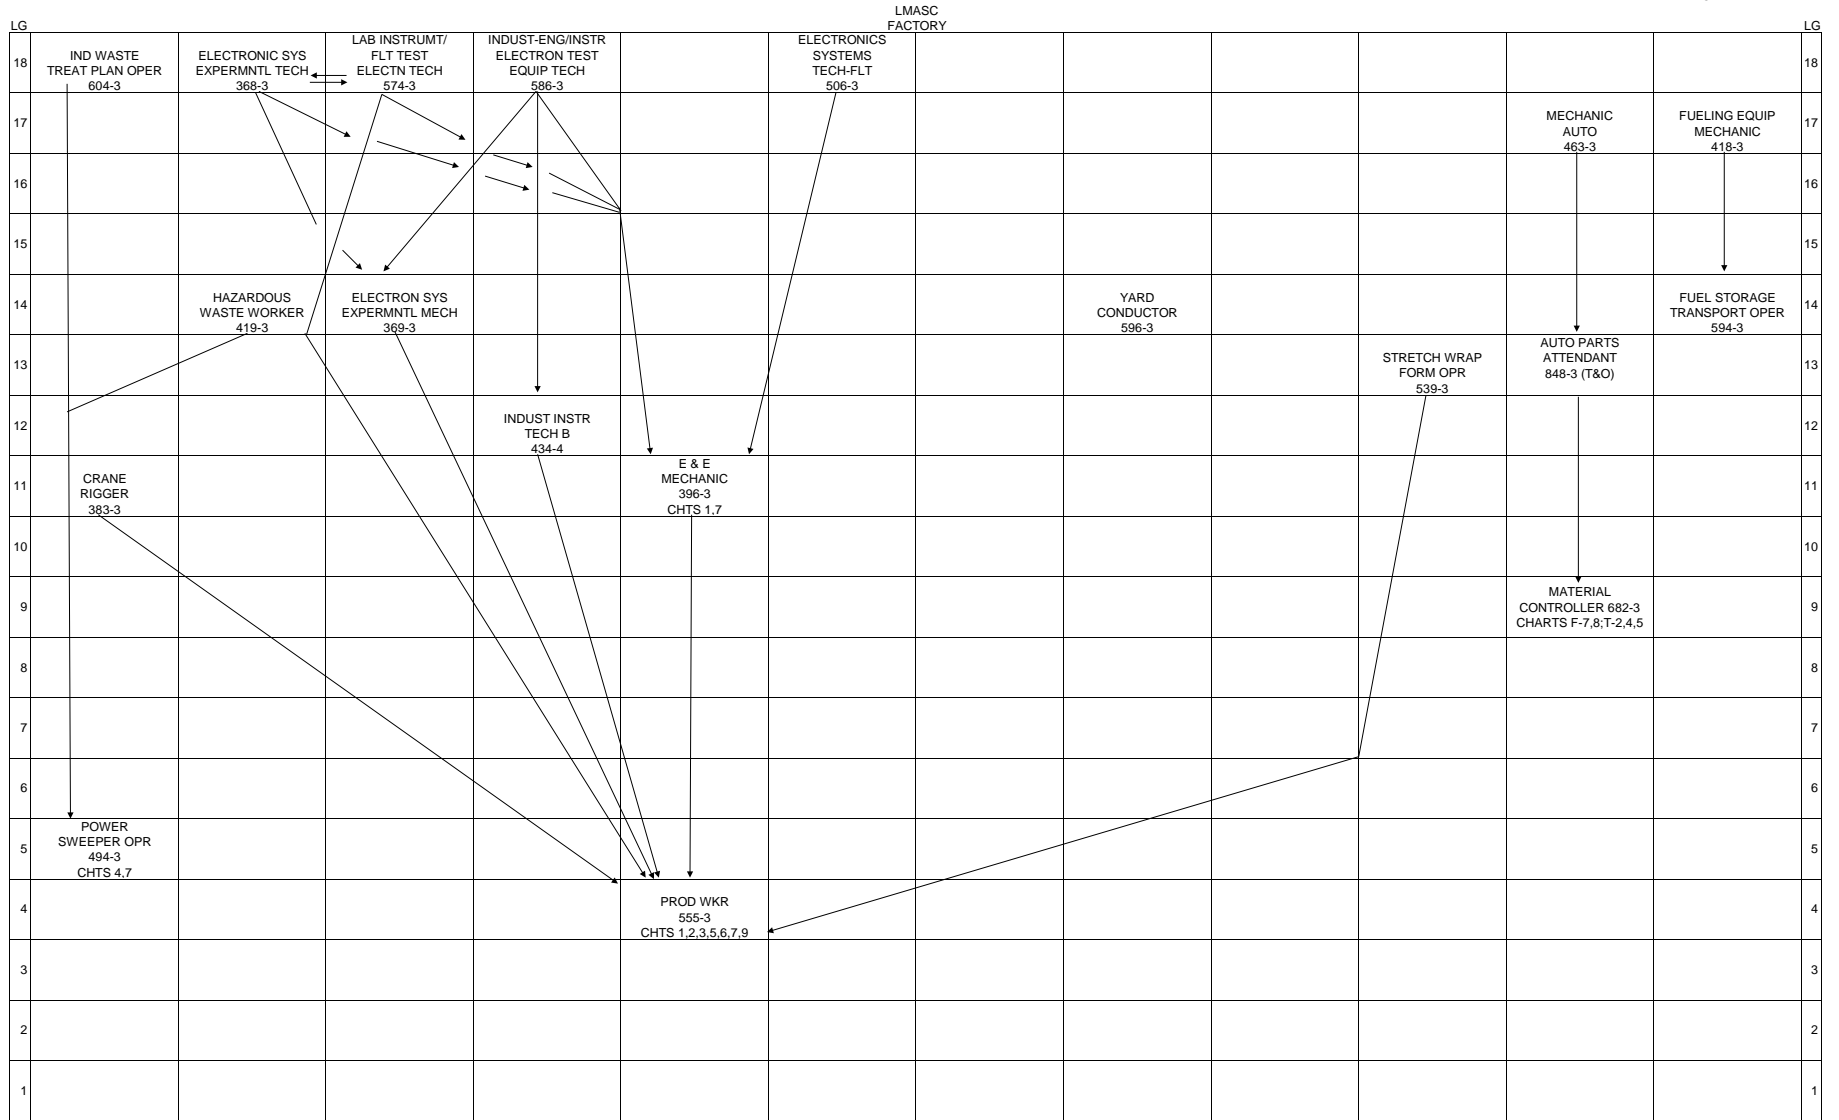

LMASC  
FACTORY

CHART 1

\*Entry requires experience equivalent to the 559-3 or 429-3 respectively.  
EFFECTIVE March 3, 2014

LMASC  
FACTORY

LMASC  
FACTORY

CHART 5

18													18
17													17
16											APPRENTICE-ELECTR SYS 357-3*	APPRENTICE-TOOLING 578-3*	16
15													15
14		FABRICATION MECHANIC 426-3 CHTS 5,6											14
13	EXTRUSION CELL OPER 398-3 CHTS 2,5			METAL WKR BENCH 466-3 CHTS 1,3,5									13
12					ROUTER/PUNCH NIBBLER OPER-CNC 516-3								12
11						FAB ROBOT CELL OPER 406-3							11
10													10
9													9
8					SHEET MTL OPER 526-3 CHTS 2,3,5,6								8
7													7
6													6
5		PARTS IDENTIFIER 520-3 CHTS 2,3,5,6											5
4					PROD WKR 555-3 CHTS 1,2,3,5,6,7,9								4
3													3
2													2
1													1

CHART 7

CHART 8

CHART 9