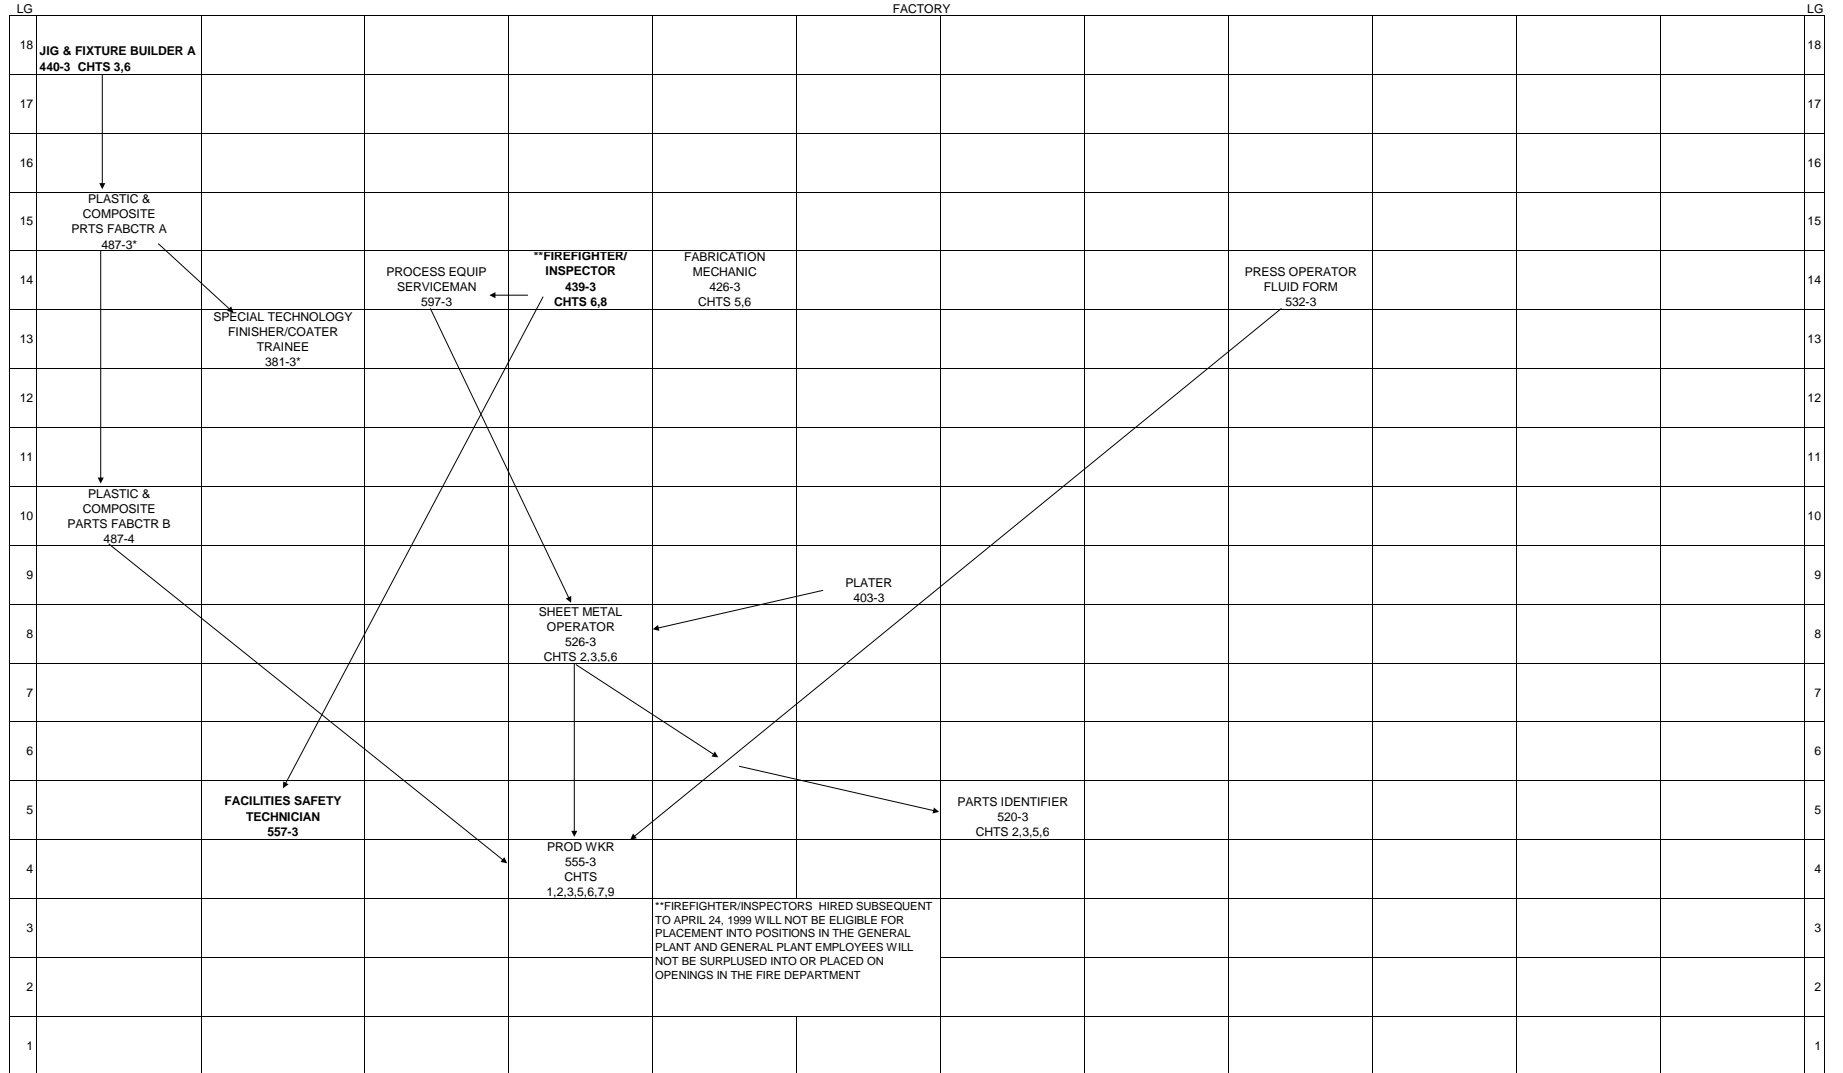

LMASC  
FACTORY

CHART 1

\*Entry requires experience equivalent to the 559-3 or 429-3 respectively.  
EFFECTIVE March 3, 2014

LMASC  
FACTORY

LMASC  
FACTORY

CHART 5

18													18
17													17
16											APPRENTICE-ELECTR SYS 357-3*	APPRENTICE-TOOLING 578-3*	16
15													15
14		FABRICATION MECHANIC 426-3 CHTS 5,6											14
13	EXTRUSION CELL OPER 398-3 CHTS 2,5			METAL WKR BENCH 466-3 CHTS 1,3,5									13
12					ROUTER/PUNCH NIBBLER OPER-CNC 516-3								12
11						FAB ROBOT CELL OPER 406-3							11
10													10
9													9
8					SHEET MTL OPER 526-3 CHTS 2,3,5,6								8
7													7
6													6
5		PARTS IDENTIFIER 520-3 CHTS 2,3,5,6											5
4					PROD WKR 555-3 CHTS 1,2,3,5,6,7,9								4
3													3
2													2
1													1

LMASC  
FACTORY

CHART 6

\*By Functional Line, 487s surplusd to 381 classification will be required to pass shop math test only.

\*Entry requires experience equivalent to the 487-3  
EFFECTIVE March 3, 2014

CHART 7

CHART 8

CHART 9