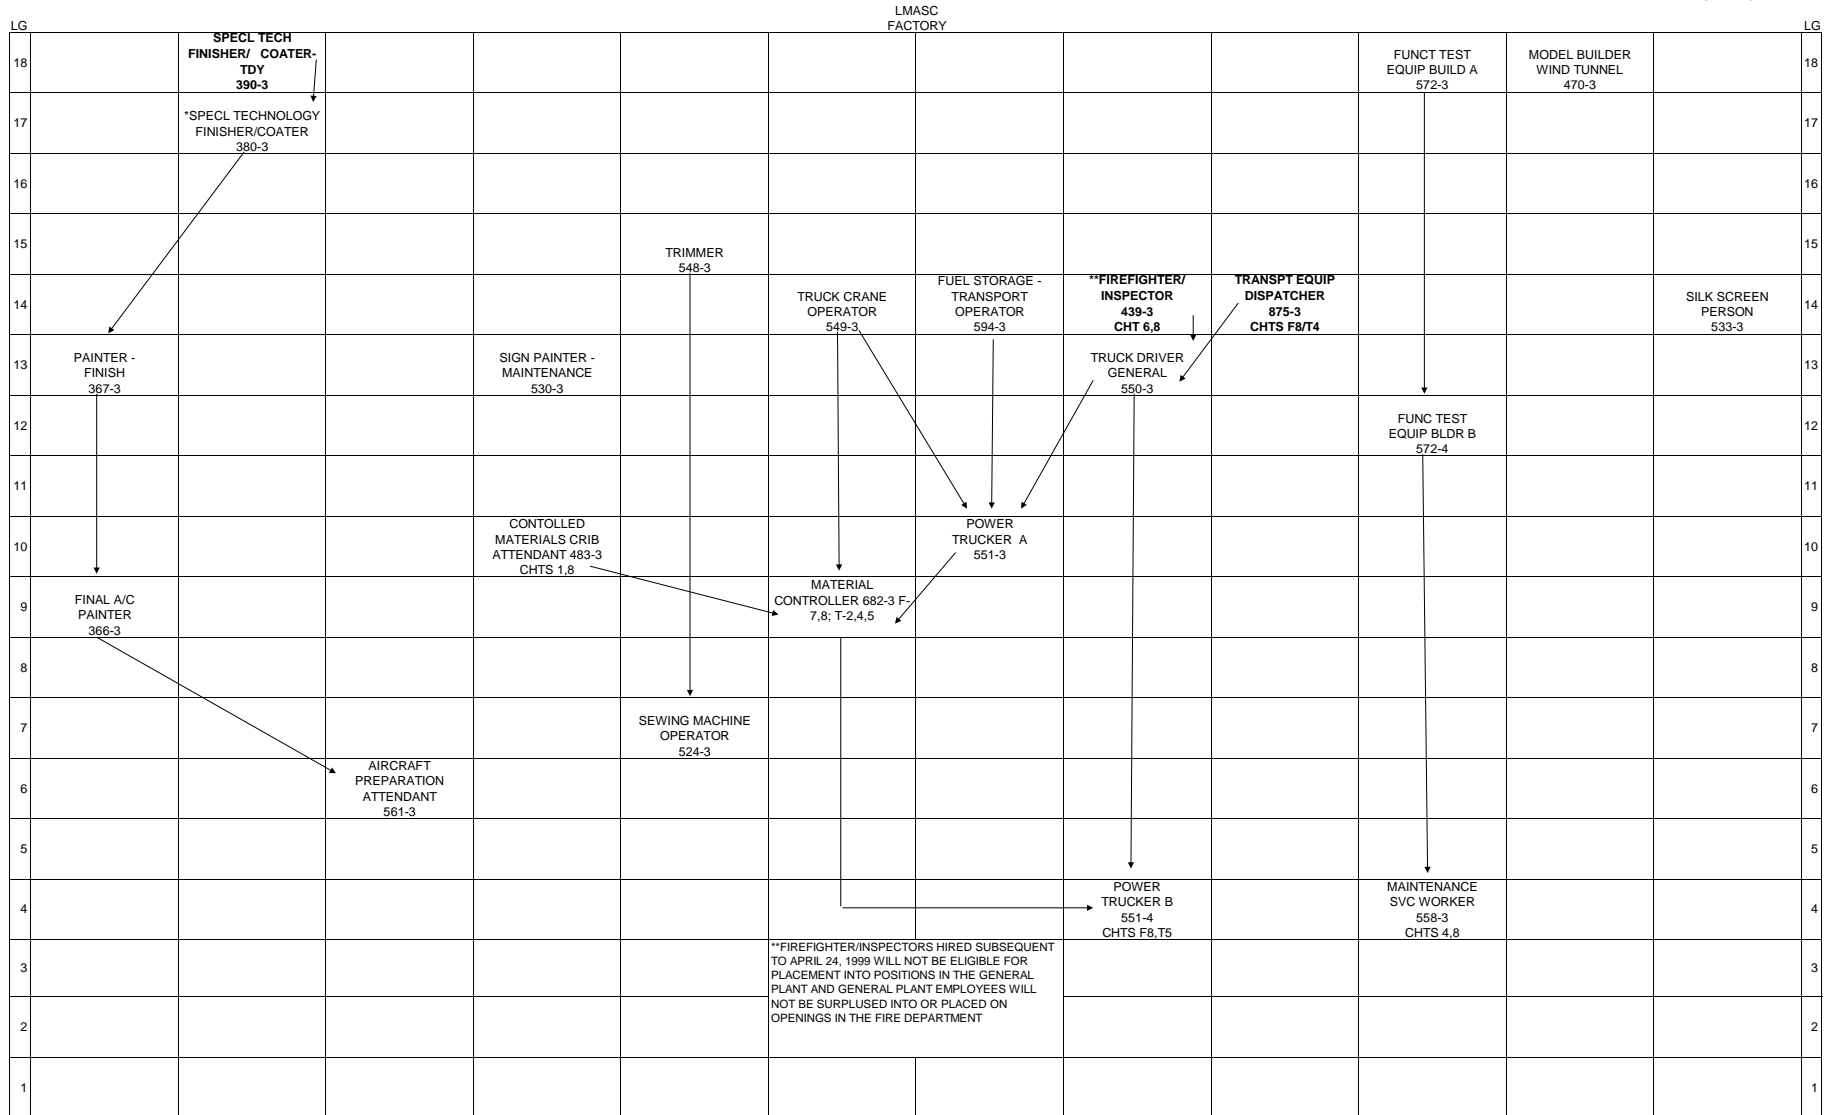

LMASC  
FACTORY

CHART 1

\*Entry requires experience equivalent to the 559-3 or 429-3 respectively.  
EFFECTIVE March 3, 2014

LMASC  
FACTORY

LMASC  
FACTORY

CHART 5

18													18
17													17
16											APPRENTICE-ELECTR SYS 357-3*	APPRENTICE-TOOLING 578-3*	16
15													15
14		FABRICATION MECHANIC 426-3 CHTS 5,6											14
13	EXTRUSION CELL OPER 398-3 CHTS 2,5			METAL WKR BENCH 466-3 CHTS 1,3,5									13
12					ROUTER/PUNCH NIBBLER OPER-CNC 516-3								12
11						FAB ROBOT CELL OPER 406-3							11
10													10
9													9
8					SHEET MTL OPER 526-3 CHTS 2,3,5,6								8
7													7
6													6
5		PARTS IDENTIFIER 520-3 CHTS 2,3,5,6											5
4					PROD WKR 555-3 CHTS 1,2,3,5,6,7,9								4
3													3
2													2
1													1

CHART 7

CHART 8

CHART 9