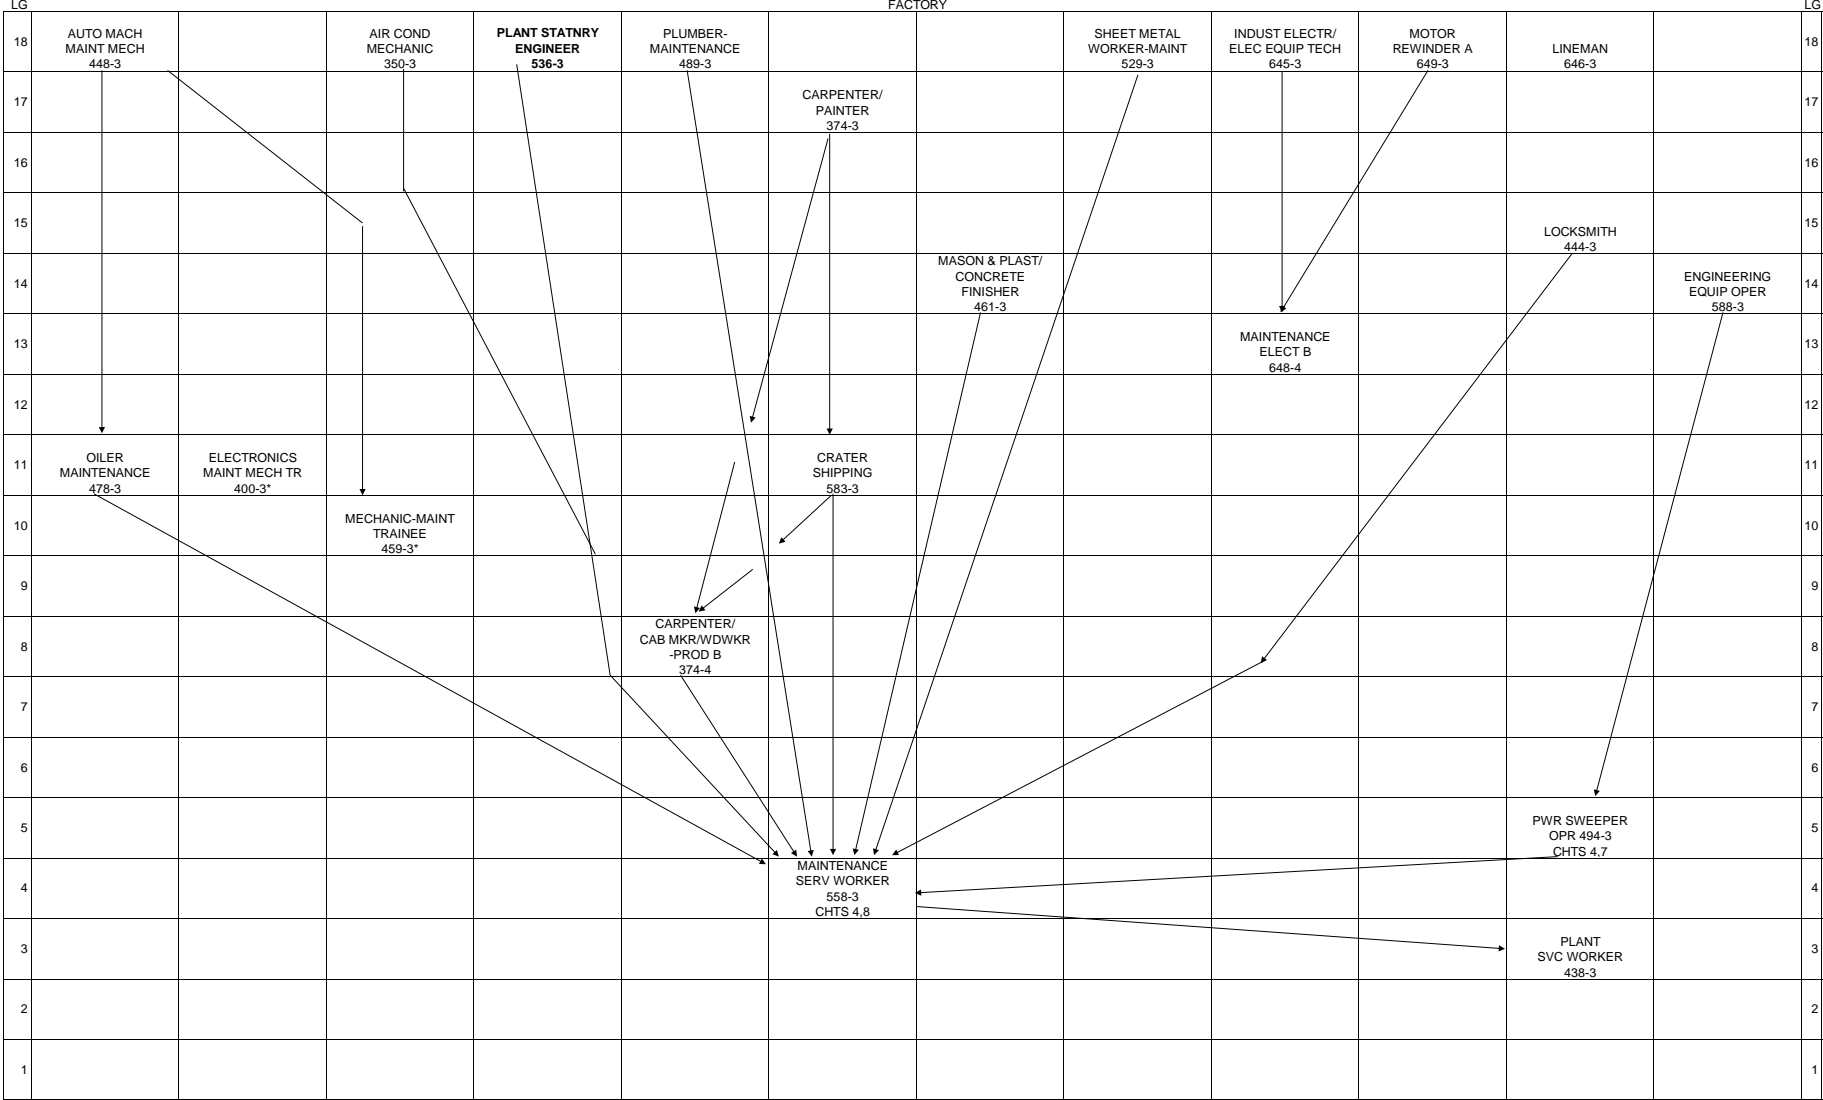

LMASC  
FACTORY

CHART 1

\*Entry requires experience equivalent to the 559-3 or 429-3 respectively.  
EFFECTIVE March 3, 2014

LMASC  
FACTORY

LMASC  
FACTORY

CHART 5

18													18
17													17
16											APPRENTICE-ELECTR SYS 357-3*	APPRENTICE-TOOLING 578-3*	16
15													15
14		FABRICATION MECHANIC 426-3 CHTS 5,6											14
13	EXTRUSION CELL OPER 398-3 CHTS 2,5			METAL WKR BENCH 466-3 CHTS 1,3,5									13
12					ROUTER/PUNCH NIBBLER OPER-CNC 516-3								12
11						FAB ROBOT CELL OPER 406-3							11
10													10
9													9
8					SHEET MTL OPER 526-3 CHTS 2,3,5,6								8
7													7
6													6
5		PARTS IDENTIFIER 520-3 CHTS 2,3,5,6											5
4					PROD WKR 555-3 CHTS 1,2,3,5,6,7,9								4
3													3
2													2
1													1

LMASC  
FACTORY

CHART 6

\*By Functional Line, 487s surplusd to 381 classification will be required to pass shop math test only.

\*Entry requires experience equivalent to the 487-3  
EFFECTIVE March 3, 2014

CHART 7

CHART 8

CHART 9