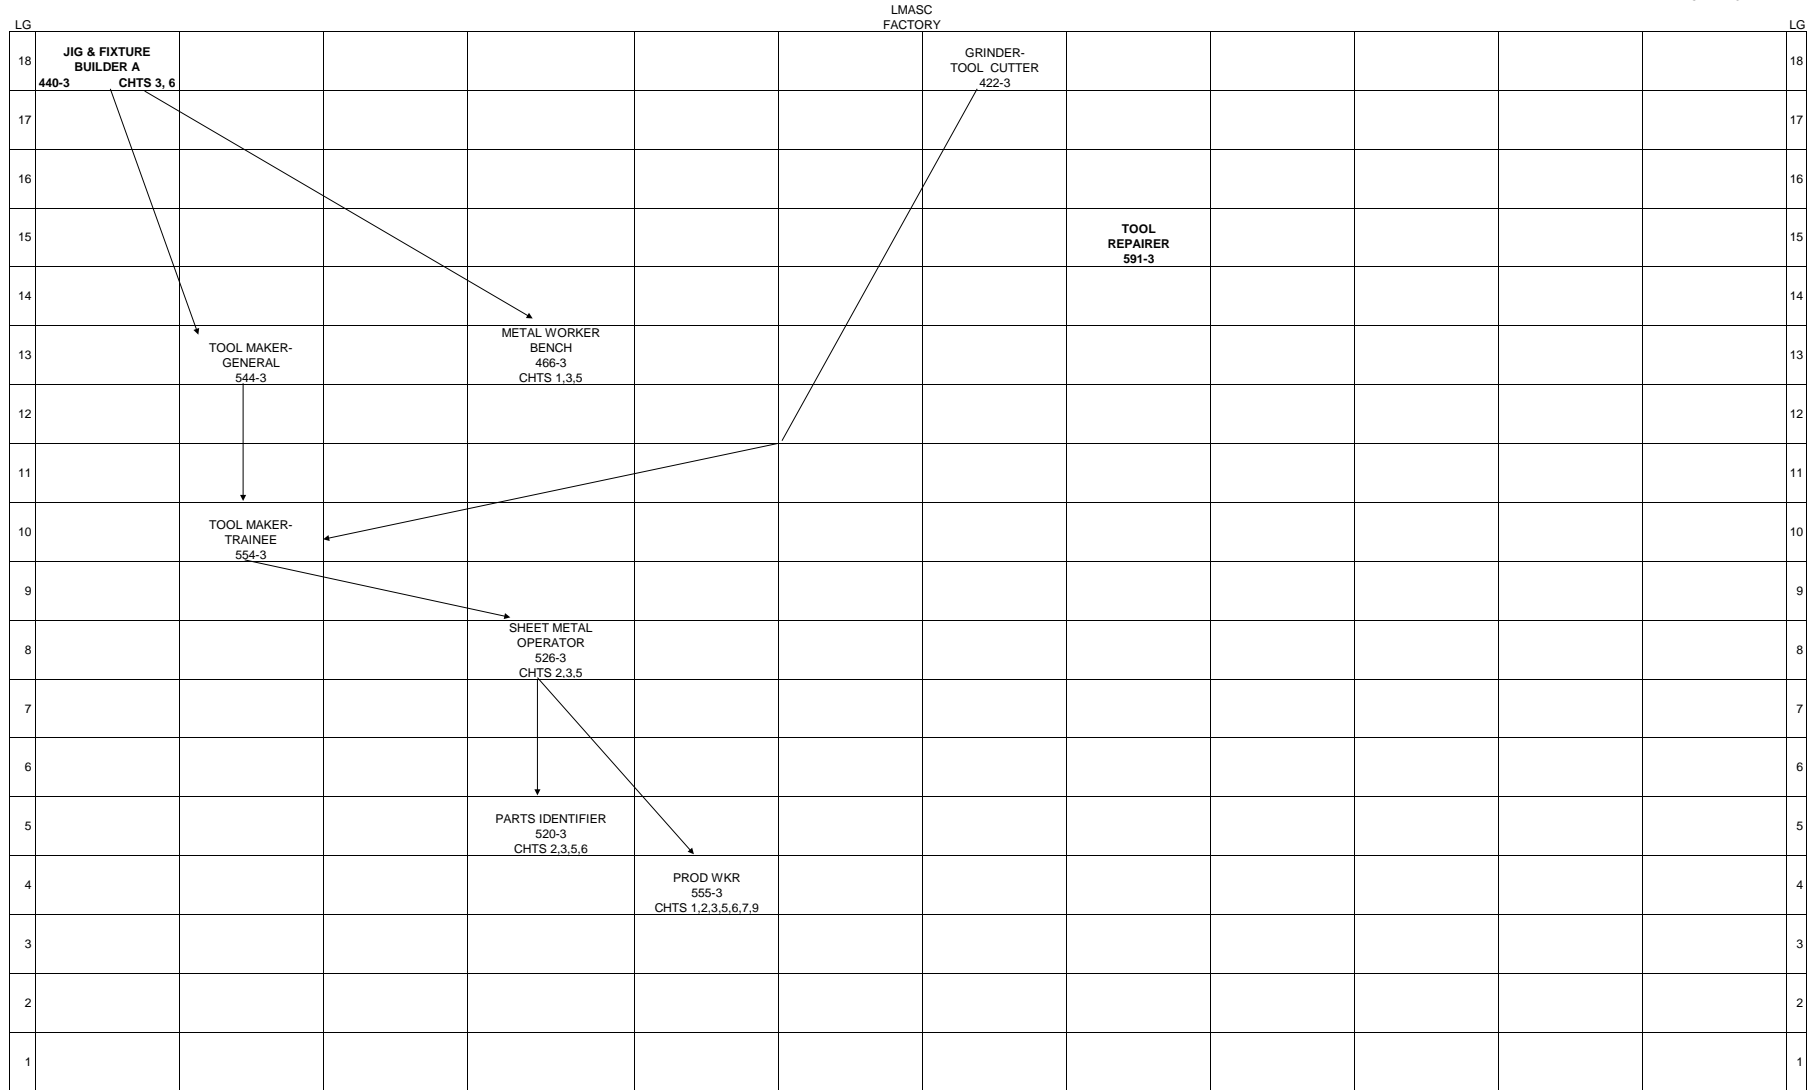

LMASC  
FACTORY

CHART 1

\*Entry requires experience equivalent to the 559-3 or 429-3 respectively.  
EFFECTIVE March 3, 2014

LMASC  
FACTORY

LMASC  
FACTORY

CHART 5

18													18
17													17
16											APPRENTICE-ELECTR SYS 357-3*	APPRENTICE-TOOLING 578-3*	16
15													15
14		FABRICATION MECHANIC 426-3 CHTS 5,6											14
13	EXTRUSION CELL OPER 398-3 CHTS 2,5			METAL WKR BENCH 466-3 CHTS 1,3,5									13
12					ROUTER/PUNCH NIBBLER OPER-CNC 516-3								12
11						FAB ROBOT CELL OPER 406-3							11
10													10
9													9
8					SHEET MTL OPER 526-3 CHTS 2,3,5,6								8
7													7
6													6
5		PARTS IDENTIFIER 520-3 CHTS 2,3,5,6											5
4					PROD WKR 555-3 CHTS 1,2,3,5,6,7,9								4
3													3
2													2
1													1

LMASC  
FACTORY

CHART 6

\*By Functional Line, 487s surplusd to 381 classification will be required to pass shop math test only.

\*Entry requires experience equivalent to the 487-3  
EFFECTIVE March 3, 2014

CHART 7

CHART 8

CHART 9